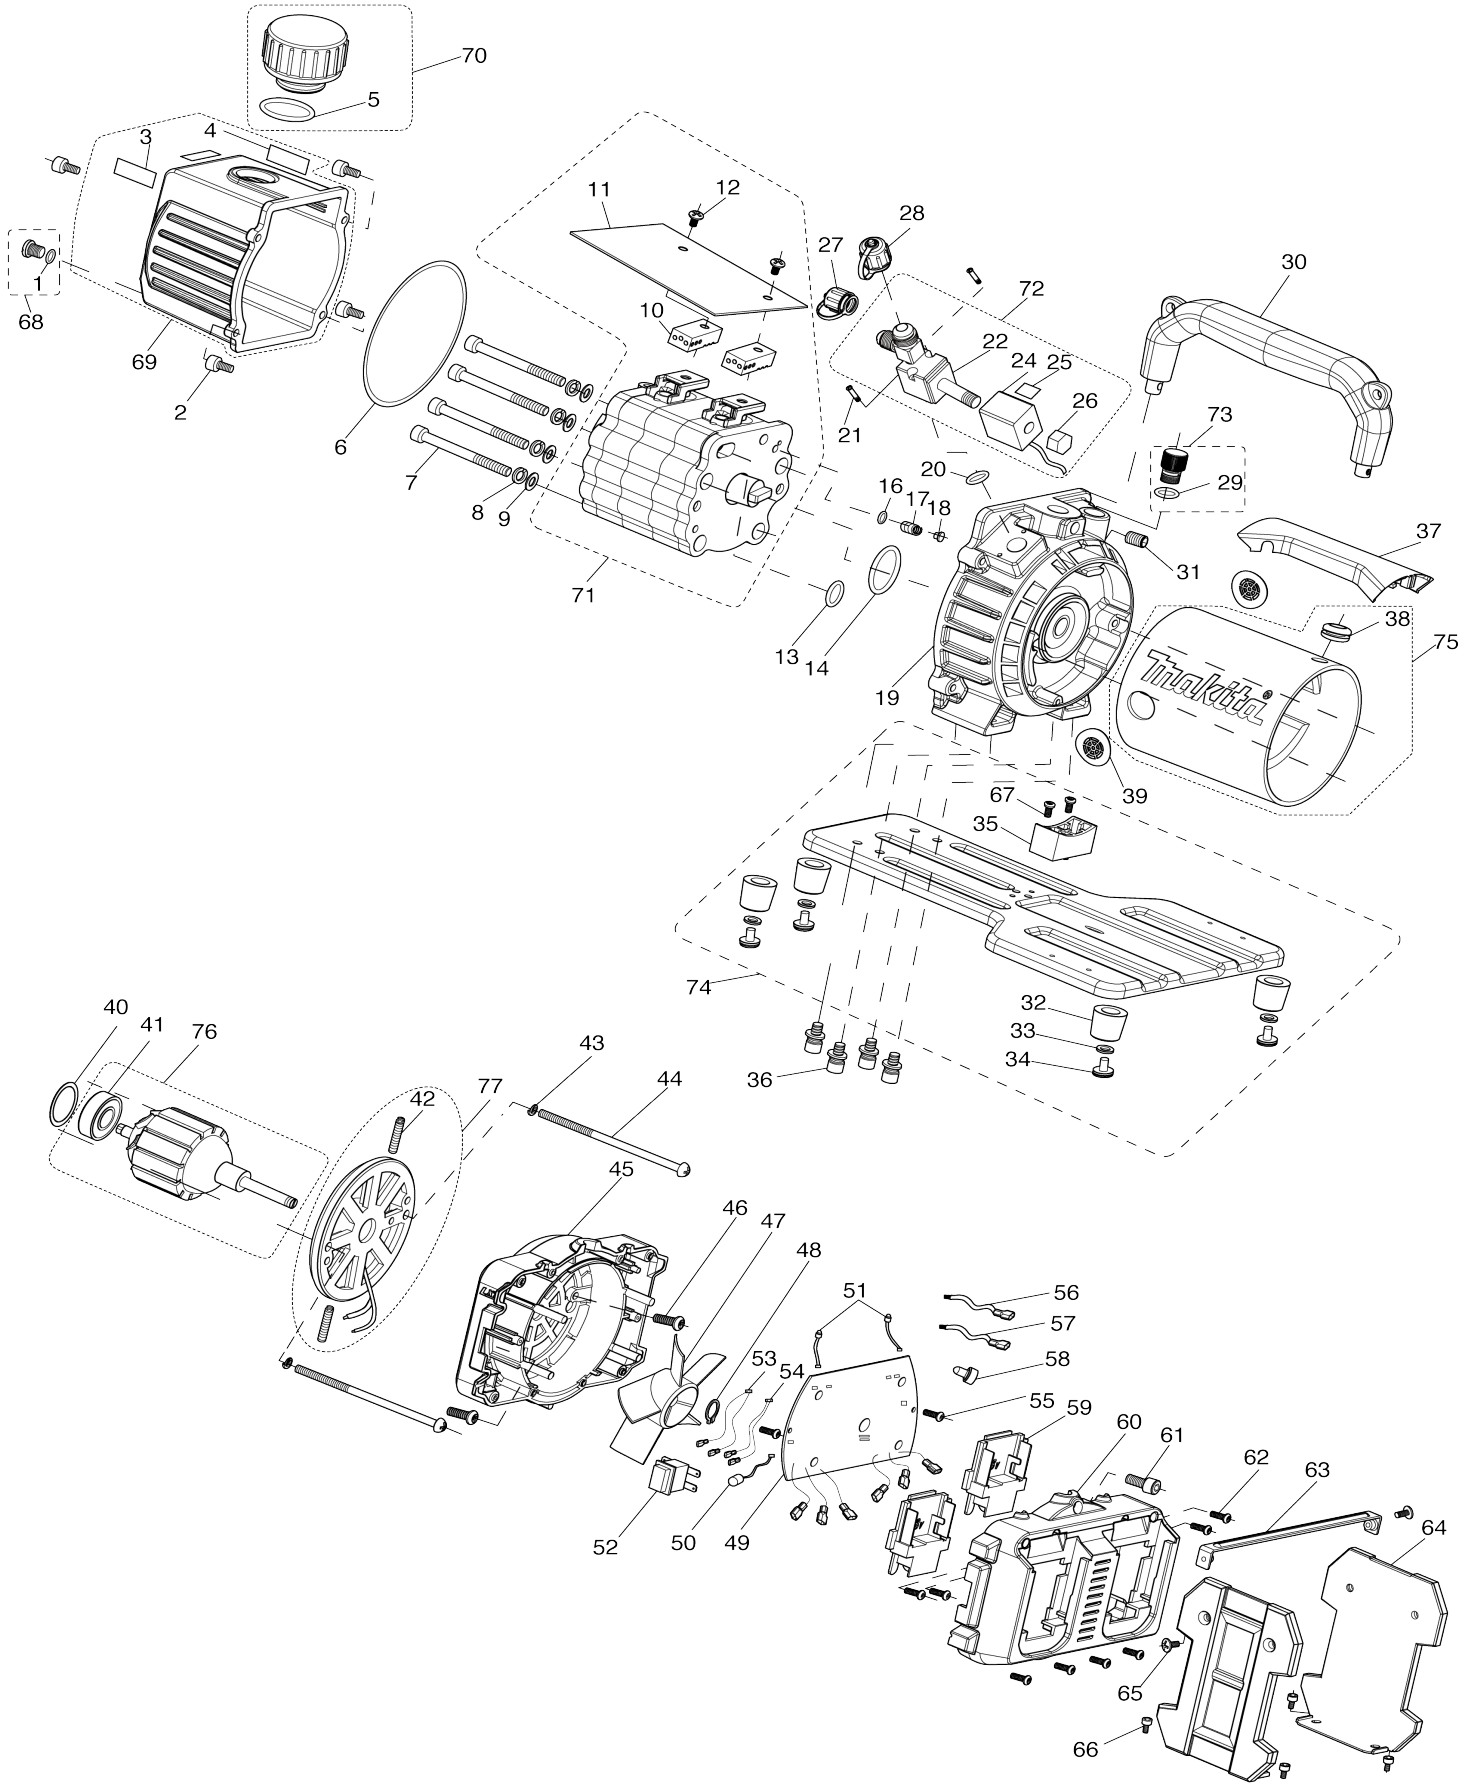

# Model No.DVP181 CORDLESS VACUUM PUMP

# Model No.DVP181 CORDLESS VACUUM PUMP

Numéro d'article	N ° de pièces	Description	Intercangeabilité	Q'ty	Nouvelle / ancienne	Note 1	Note 2
001	AS000VP010	JOINT TORIQUE 10X2,5		1			
002	AS000VP011	BOULON HEXAGON M5X16		4			
003	AS00SS0537	CAUTION LABEL 18X18		1			
004	AS00SS0306	ETIQUETTE (HUILE)		1			
005	AS000VP013	JOINT TORIQUE 26X2,2		1			
006	AS000VP092	O-RING 120X3.1		1			
007	AS000VP093	HEX SOCKET HEAD BOLT M8X90		4			
008	AS000VP094	SPRING WASHER 8		4			
009	AS000VP095	FLAT WASHER 8		4			
010	AS000VP097	VALVE COVER		2			
011	AS000VP098	CAP BOARD		1			
012	AS000VP099	PAN HEAD SCREW M5X8		2			
013	AS000VP100	O-RING 12X1.6		1			
014	AS000VP101	O-RING 34.5X2		1			
016	AS000VP103	O-RING 13X2		1			
017	AS000VP104	SPRING 7X0.5X6		1			
018	AS000VP105	GAS BALLAST VALVE ELEMENT		1			
019	AS00VP106M	TRESTLE MA245		1			
020	AS000VP107	O-RING 15X2		1			
021	AS000VP173	PAN HEAD SCREW M3X25		2			
022	AS000VP109	SOLENOID VALVE ASSY		1			
024	AS000VP111	SOLENOID VALVE C1-18V COIL		1			
025	AS00SS0537	CAUTION LABEL 18X18		1			
026	AS000VP112	SOLENOID VALVE NUT		1			
027	AS000VP017	INLET PORT CAP (5/16")		1			
028	AS000VP113	INLET PORT CAP 4# (3/8SAE)		1			
029	AS000VP115	O-RING		1			
030	AS000VP117	HANDLE MA245		1			
031	AS000VP118	HEX SOCKET HEAD BOLT M8X8		1			
032	AS000VP121	RUBBER BLANKET 5#		4			
033	AS000VP122	FLAT WASHER		4			
034	AS000VP123	PAN HEAD SCREW M4X8		4			
035	AS000VP124	MOTOR SUPPORT		1			
036	AS000VP026	HEXAGON BOLT (W/WASHER) M5 X16		4			
037	AS000VP125	WIRING COVER		1			
038	AS000VP126	RUBBER RING		1			
039	AS000VP020	INLET PORT CAP		2			
040	AS000VP128	BEARING WASHER		1			
041	AS000VP130	BEARING 6201		1			
042	AS000VP132	CARBON BRUSH SPRING DC18V		2			
043	AS000VP027	SPRING WASHER M5		2			
044	AS000VP133	PAN HEAD SCREW M5X130		2			
045	AS000VP134	BATTERY HOLDER F		1			
046	AS000VP066	HEXAGON BOLT M5X12		2			
047	AS000VP135	FAN		1			
048	AS000VP136	CIRCLIP		1	*		
048-1	AS000VP175	CIRCLIP	<	1			