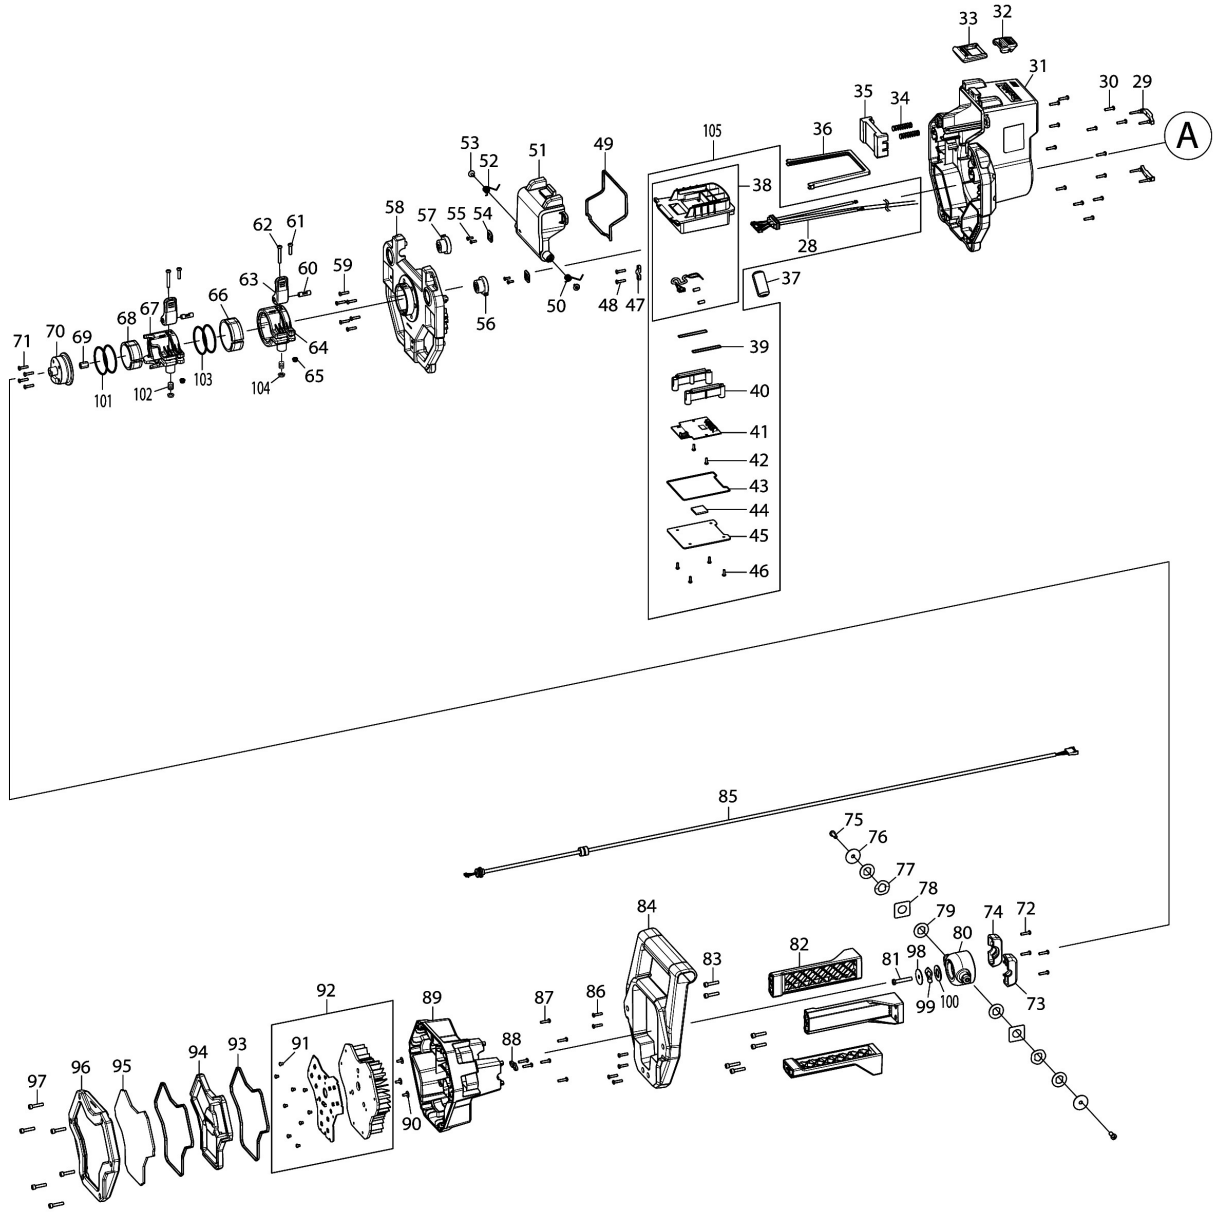

Model No.DML813 CORDLESS WORKLIGHT

Model No.DML813 CORDLESS WORKLIGHT

Model No.DML813 CORDLESS WORKLIGHT

Position	Référence pièce	Description	Echange	QTE	New/Old	Option 1	Option 2	COMMENTAIRE
001	TD00000015	TAPPING SCREW PB3.5X14		6				
002	TD00000016	REAR BASE		1				
003	TD00000015	TAPPING SCREW PB3.5X14		2				
004	TD00000017	CABLE COVER		1				
005	TD00000015	TAPPING SCREW PB3.5X14		4				
006	TD00000018	CORD CLAMP		1				
007	TD00000019	REAR FOOT L		1				
008	TD00000015	TAPPING SCREW PB3.5X14		6				
009	TD00000020	FRONT BASE		1				
010	TD00000021	SLEEVE R		1				
011	TD00000022	SLEEVE L		1				
012	TD00000023	POLE B		1				
013	TD00000024	POLE SLEEVE		1				
014	TD00000025	POLE A		1				
015	TD00000026	LEG		3				
016	TD00000027	PIN		3				
017	TD00000015	TAPPING SCREW PB3.5X14		3				
018	TD00000028	CHECK BLOCK		3				
019	TD00000029	LINK		3				
020	TD00000109	HANDLE SET		1				
D10		INC. 25						
021	TD00000031	PIN		1				
022	TD00000032	RELEASE BUTTON		1				
023	TD00000033	SPRING		1				
024	TD00000034	LATCH		1				
025	TD00000109	HANDLE SET		1				
D10		INC. 20						
026	TD00000015	TAPPING SCREW PB3.5X14		11				
027	TD00000036	BODY		1				
028	TD00000037	CABLE		1				
029	TD00000038	RUBBER PAD		2				
030	TD00000015	TAPPING SCREW PB3.5X14		13				
031	TD00000039	BATTERY HOUSING		1				
032	TD00000040	LATCH		1				
033	TD00000041	CLIP		1				
034	TD00000042	SPRING		2				
035	TD00000043	PUSH PLATE		1				
036	TD00000044	GASKET		1				
037	TD00000045	MAGNET RING		1				
038	TD00000046	PCBA BOX COMPLETE		1				
039	TD00000047	GASKET		2				
040	TD00000048	DUST COVER		2				
041	TD00000049	MAIN BOARD		1				
042	TD00000050	TAPPING SCREW PB3X8		2				
043	TD00000051	GASKET		1				