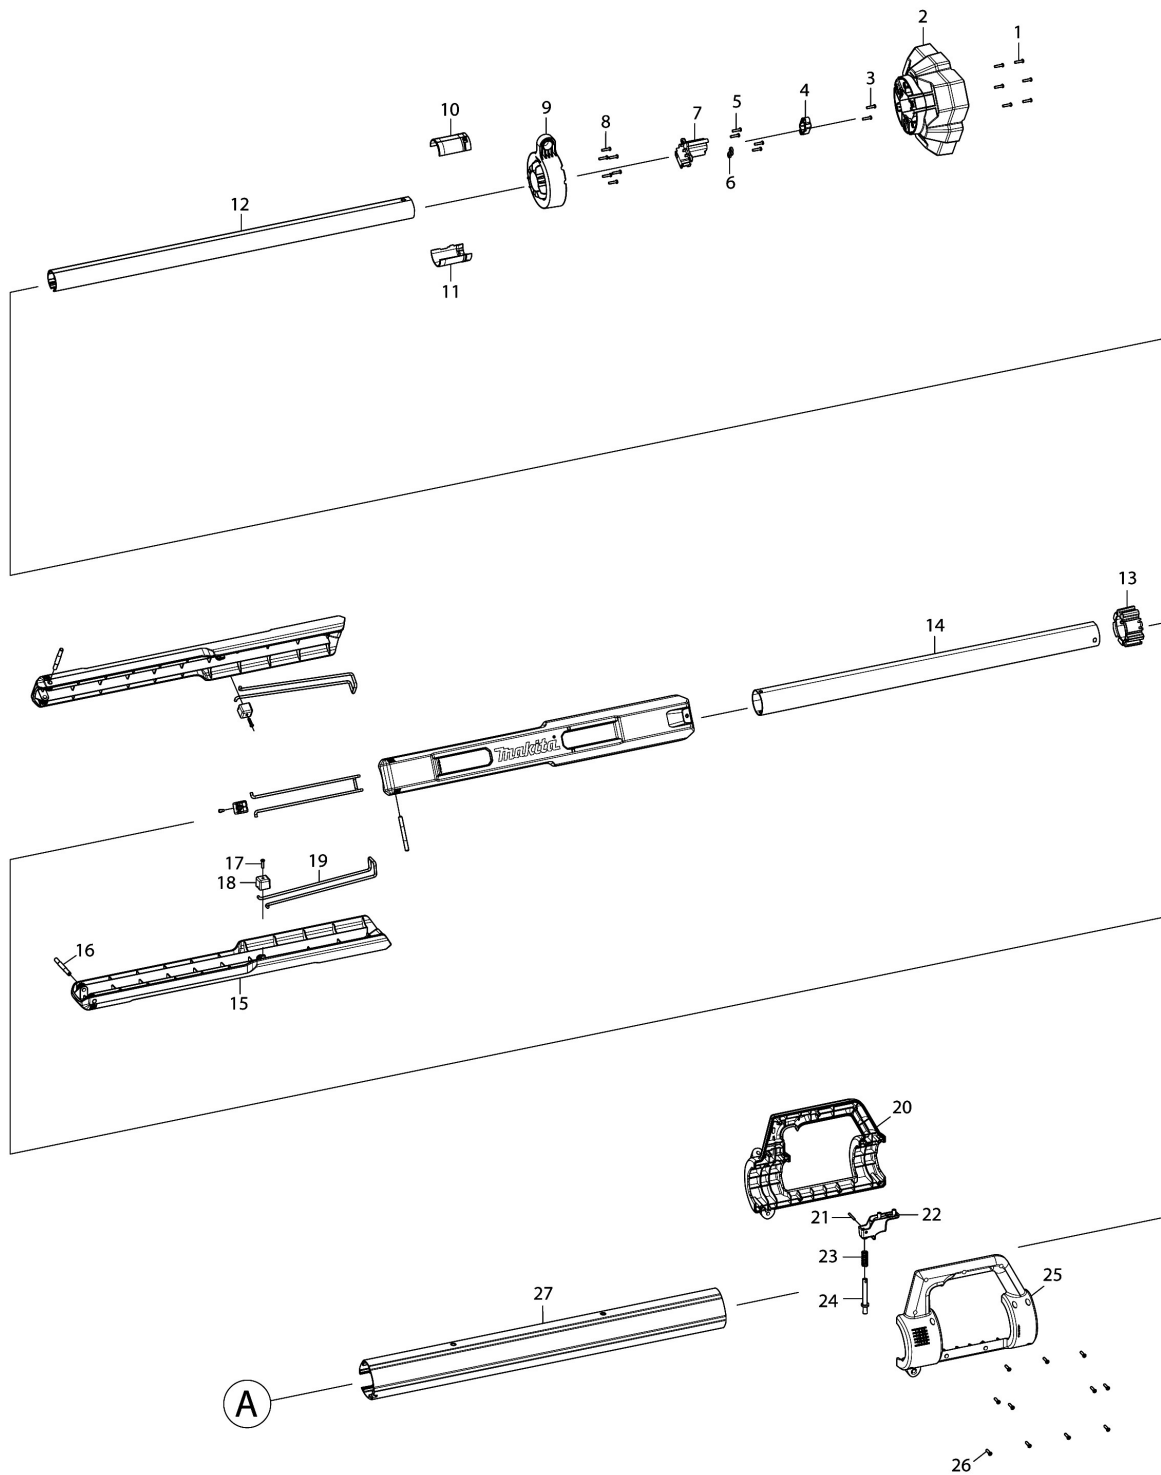

Model No.DML813 CORDLESS WORKLIGHT

Model No.DML813 CORDLESS WORKLIGHT

Model No.DML813 CORDLESS WORKLIGHT

Position	Référence pièce	Description	Echange	QTE	New/Old	Option 1	Option 2	COMMENTAIRE
001	TD00000015	TAPPING SCREW PB3.5X14		6				
002	TD00000016	REAR BASE		1				
003	TD00000015	TAPPING SCREW PB3.5X14		2				
004	TD00000017	CABLE COVER		1				
005	TD00000015	TAPPING SCREW PB3.5X14		4				
006	TD00000018	CORD CLAMP		1				
007	TD00000019	REAR FOOT L		1				
008	TD00000015	TAPPING SCREW PB3.5X14		6				
009	TD00000020	FRONT BASE		1				
010	TD00000021	SLEEVE R		1				
011	TD00000022	SLEEVE L		1				
012	TD00000023	POLE B		1				
013	TD00000024	POLE SLEEVE		1				
014	TD00000025	POLE A		1				
015	TD00000026	LEG		3				
016	TD00000027	PIN		3				
017	TD00000015	TAPPING SCREW PB3.5X14		3				
018	TD00000028	CHECK BLOCK		3				
019	TD00000029	LINK		3				
020	TD00000109	HANDLE SET		1				
D10		INC. 25						
021	TD00000031	PIN		1				
022	TD00000032	RELEASE BUTTON		1				
023	TD00000033	SPRING		1				
024	TD00000034	LATCH		1				
025	TD00000109	HANDLE SET		1				
D10		INC. 20						
026	TD00000015	TAPPING SCREW PB3.5X14		11				
027	TD00000036	BODY		1				
028	TD00000037	CABLE		1				
029	TD00000038	RUBBER PAD		2				
030	TD00000015	TAPPING SCREW PB3.5X14		13				
031	TD00000039	BATTERY HOUSING		1				
032	TD00000040	LATCH		1				
033	TD00000041	CLIP		1				
034	TD00000042	SPRING		2				
035	TD00000043	PUSH PLATE		1				
036	TD00000044	GASKET		1				
037	TD00000045	MAGNET RING		1				
038	TD00000046	PCBA BOX COMPLETE		1				
039	TD00000047	GASKET		2				
040	TD00000048	DUST COVER		2				
041	TD00000049	MAIN BOARD		1				
042	TD00000050	TAPPING SCREW PB3X8		2				
043	TD00000051	GASKET		1				