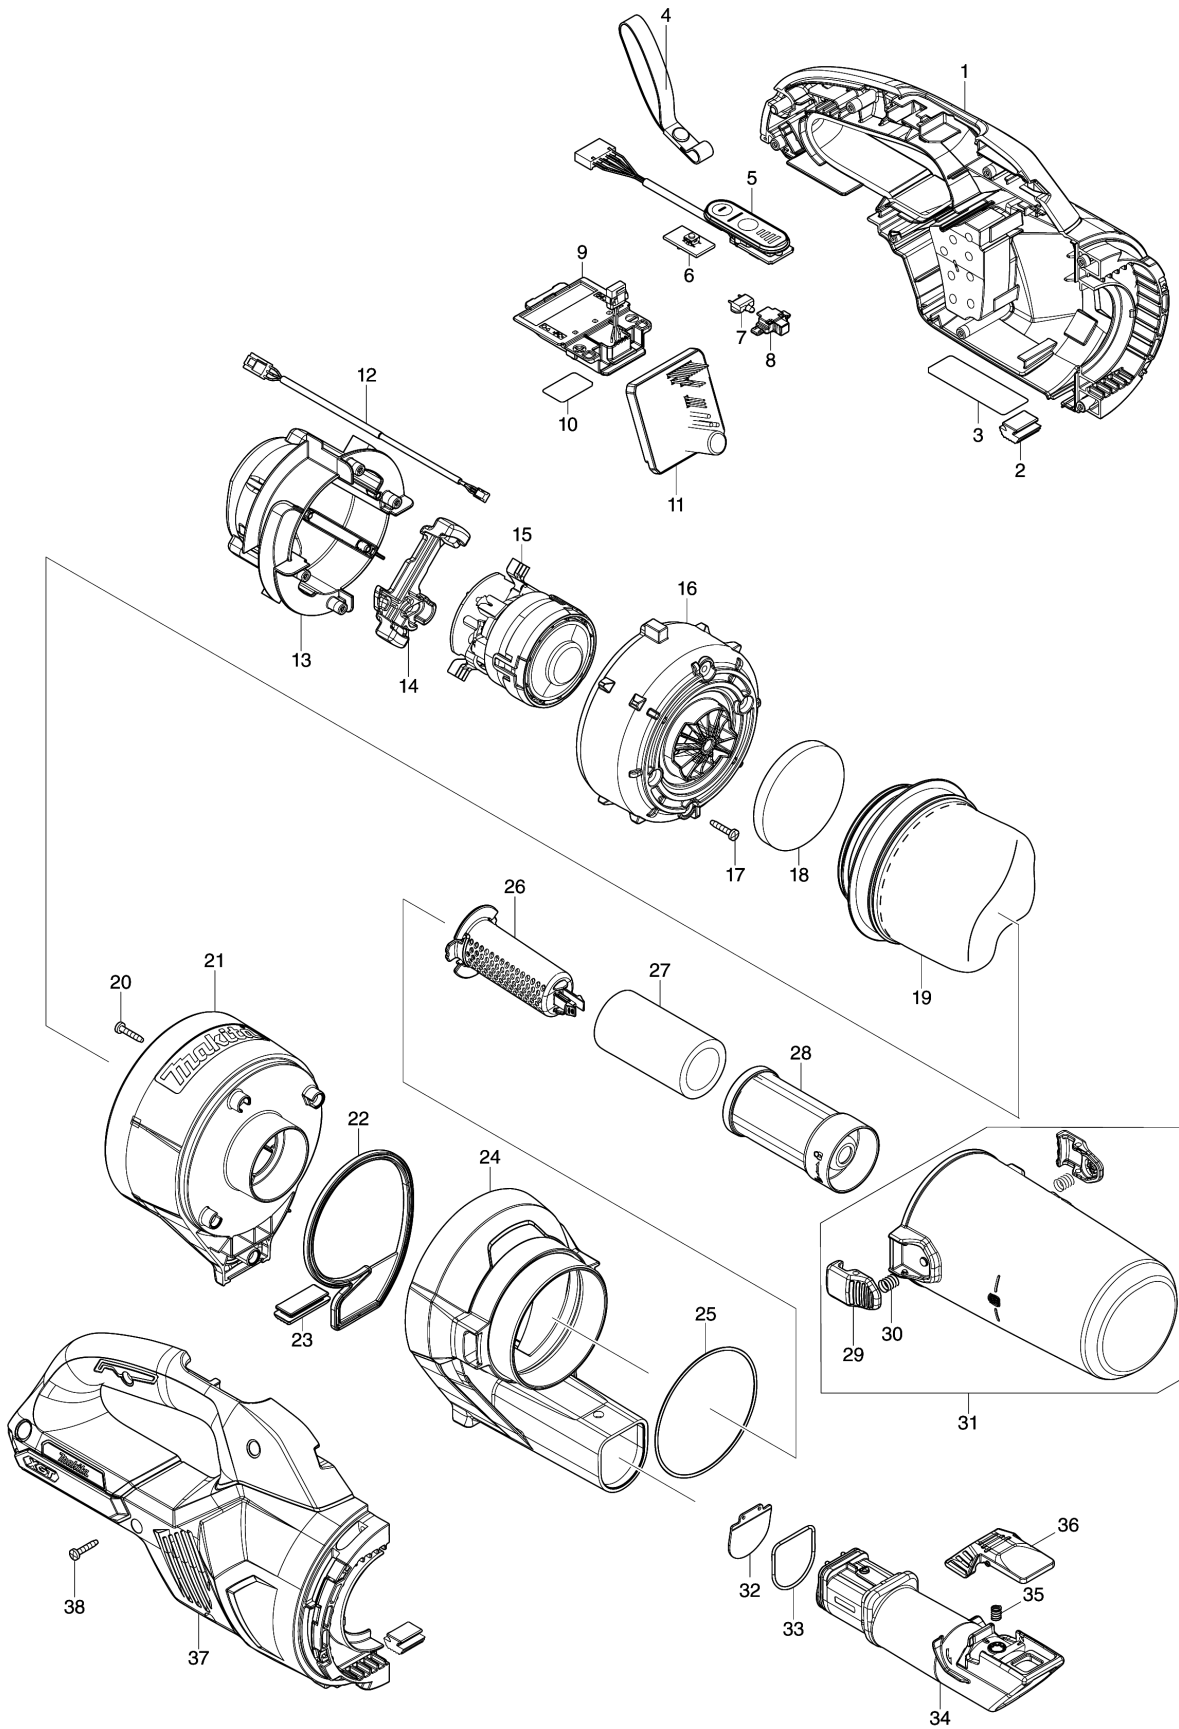

Model No.CL003G CORDLESS CLEANER

Model No.CL003G CORDLESS CLEANER

Item	Parts No.	Description	I/C	Qty	New/Old	Opt. 1	Opt. 2	Note
001	183W52-5	HOUSING SET		1				
C10	263005-3	RUBBER PIN 6		2				
C20	422714-5	SPONGE SEAT		2				
C30	8005T5-8	XGT LOGO LABEL		1				
D10		INC. 2,37						
002	422460-0	RUBBER PLATE		2				
003	858F40-6	CL003G NAME PLATE		1				
005	141B54-1	INDICATION CIRCUIT COMPLETE		1				
C10	8031J2-9	SWITCH LABEL		1				
006	620E74-1	SWITCH UNIT		1				
007	620E82-2	LED CIRCUIT		1				
008	141H09-2	LED CASE COMPLETE		1				
009	632P65-6	TERMINAL UNIT		1				
010	858F47-2	CL003G SERIAL NO. LABEL		1				
011	620E90-3	CONTROLLER		1				
012	632S32-9	LEAD UNIT		1				
013	141E55-7	MOTOR COVER R COMPLETE		1				
C10	263002-9	RUBBER PIN 4		4				
014	422723-4	MOTOR COVER SEAL		1				
015	629A46-9	MOTOR ASSEMBLY		1				
016	413645-9	MOTOR COVER F		1				
017	266429-2	TAPPING SCREW 3X16		4				
018	422909-0	SPONGE SHEET 62		1				
019	1910C7-9	HIGH PERFORMANCE FILTER SET		1				
020	266429-2	TAPPING SCREW 3X16		4				
021	413H18-4	FILTER HOUSING		1				
022	422884-0	SEAL		1				
023	422885-8	RUBBER PLATE		1				
024	413H19-2	FRONT HOUSING		1				
025	213884-9	O RING 72		1				
026	413H21-5	MESH PIPE		1				
027	422908-2	SPONGE FILTER		1				
028	413H29-9	PREFILTER		1				
029	459106-5	STOPPER		2				
030	232460-0	COMPRESSION SPRING 7		2				
031	136713-8	DUST BOX ASSEMBLY		1				
D10		INC. 29,30						
032	422886-6	VALVE		1				
033	213837-8	O-RING 29		1				
034	413H25-7	INLET		1				
035	232485-4	COMPRESSION SPRING 5		1				