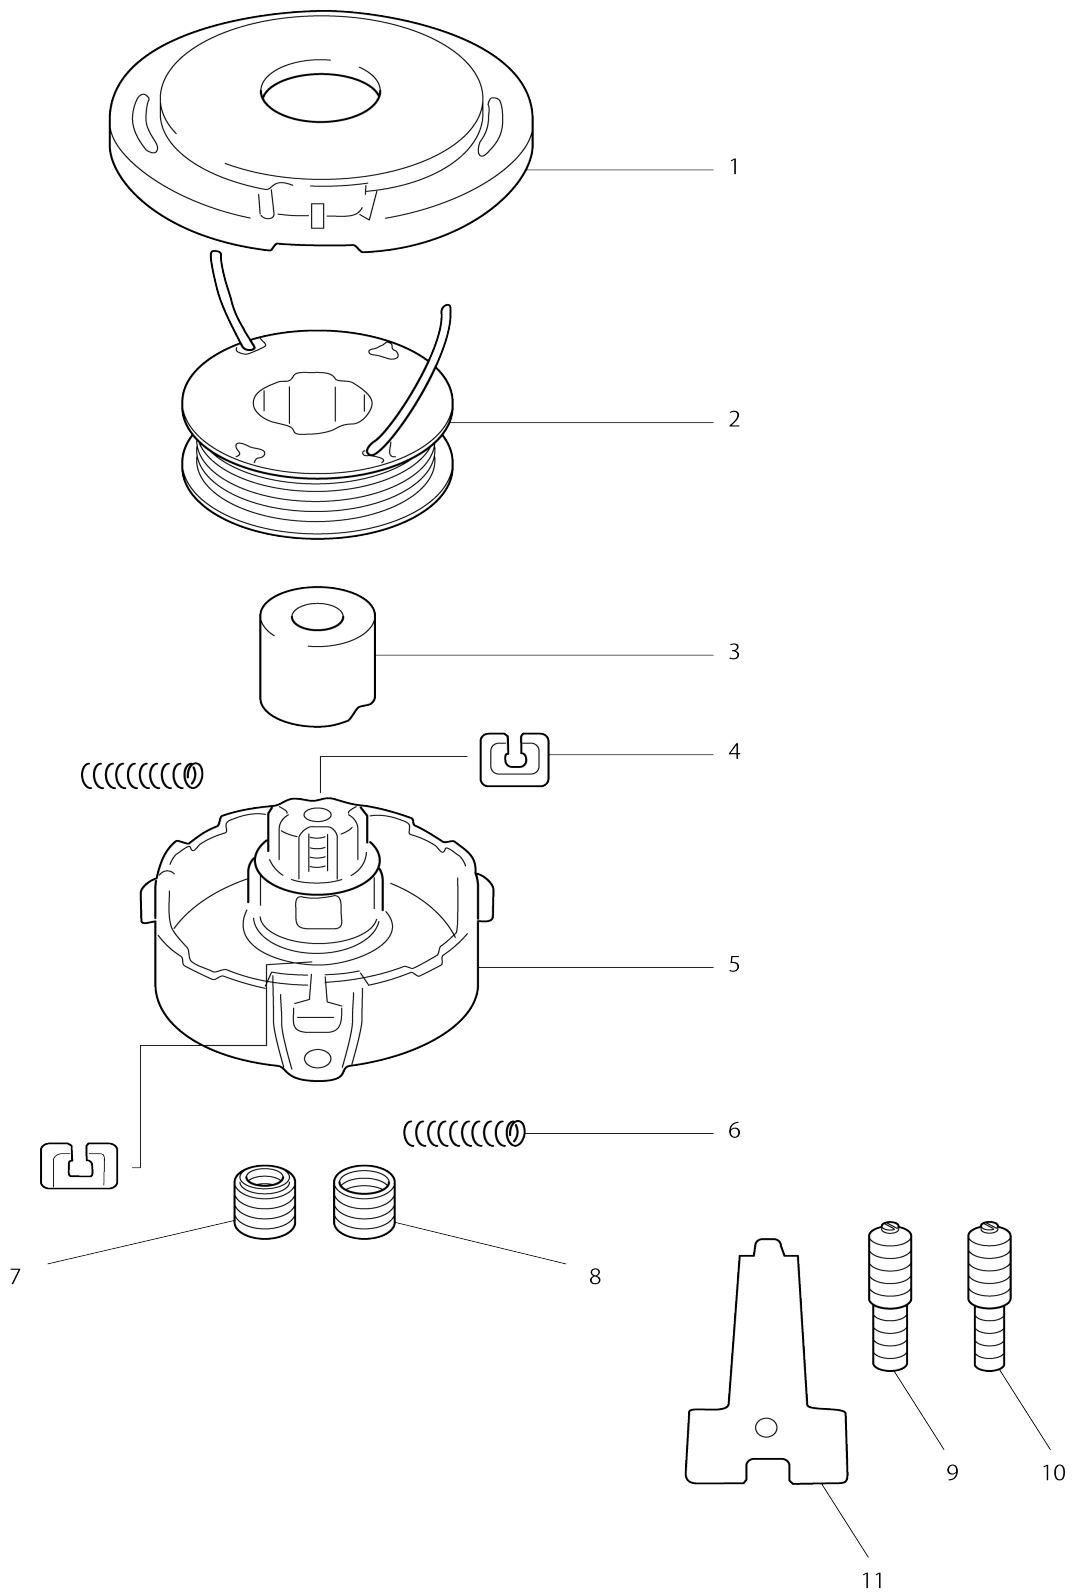

Model No.B-02945 NYLON CUTTING HEAD 4Y (L.H)

Model No.B-02945 NYLON CUTTING HEAD 4Y (L.H)

Item No.	Parts No.	Description	Interchangability	Q'ty	New/Old	Note1	Note2
001	A-15958	COVER FOR ULTRA AUTO		1			
002	A-15970	SPOOL		1			
003	A-15986	KNOB HEAD FOR ULTRA AUTO		1			
004	A-15992	EYELET FOR U.AUTO & BF4L		2			
005	A-16003	HOUSING (L.H) FOR ULTRA AUTO		1			
006	A-16097	SPRING(REGULAR:RED)FOR U.AUTO		2			
007	A-16025	A-NUT M8 (L.H) FOR ULTRA AUTO		1			
008	A-16031	B-NUT M10 (L.H) FOR ULTRA AUTO		1			
009	A-16047	C-BOLT M8-M10(L.H)		1			
010	A-16053	D-BOLT M7-M10 (L.H)		1			
011	A-16069	SPECIAL WRENCH FOR ULTRA AUTO		1			

Please state Parts No. when your order.

Print Date 22/07/2024