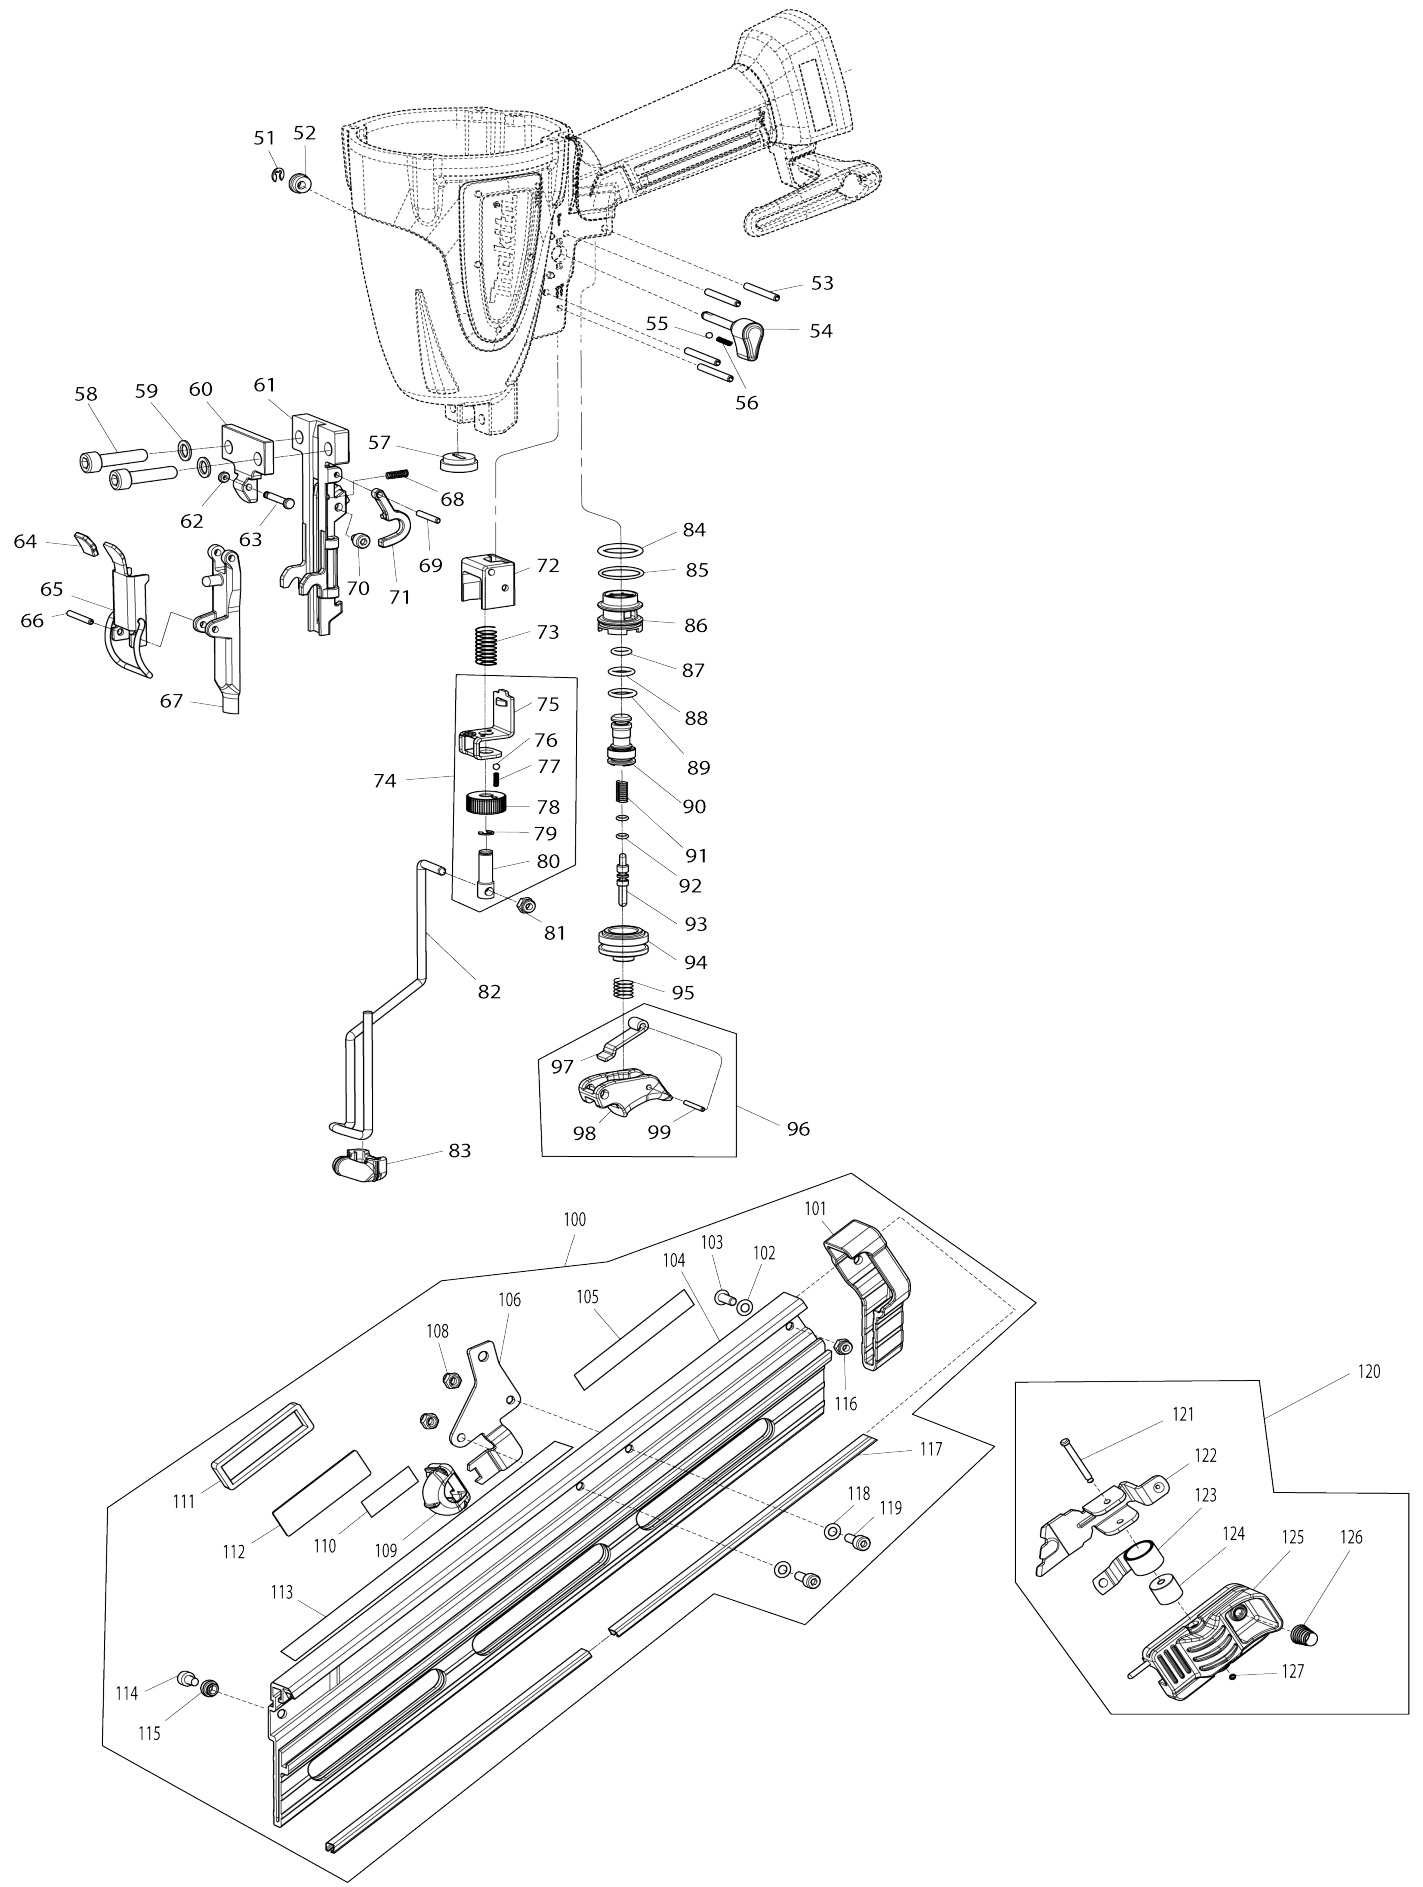

Model No.AF635 CLOUEUR PNEUMATIQUE 15GA 32 62 MM

Model No.AF635 CLOUEUR PNEUMATIQUE 15GA 32 62 MM

Model No.AF635 CLOUEUR PNEUMATIQUE 15GA 32 62 MM

Numéro d'article	N ° de pièces	Description	Interchangeabilité	Q'ty	Nouvelle / ancienne	Note 1	Note 2
001	HY00000655	HEX.SOCKETC.S.HEADSCREWM6X20		1			
002	HY00000522	SLEEVE6		1			
003	HY00000454	EXHAUSTCOVER		1			
004	HY00000627	RUBBERRING10		1			
005	HY00000075	VIS HEX M5X30		4			
006	HY00000160	FLAT WASHER 5		4			
007	HY00000523	FILTER		1			
008	HY00000450	TOPCAP		1			
009	HY00000449	TOPCAPGASKET		1			
010	HY00000456	COMPRESSIONSPRING44		1			
011	HY00000453	HEADVALVE		1			
012	HY00000409	ORING30.5		1			
013	HY00000141	O-RING 45		1			
014	HY00000020	O-RING 36		1			
015	HY00000455	HEADVALVEGUIDE		1			
016	HY00000677	HEX.SOCKETBUTTONHEADSCREW6X12		1			
017	HY00000517	REARCUSHION		1			
018	HY00000451	VALVESHEETGUIDE		1			
019	HY00000452	VALVESHEET		1			
020	HY00000601	CYLINDER		1			
021	HY00000405	ORING47		1			
022	HY00000402	ORING44		1			
023	HY00000448	CYLINDERSEPARATER		1			
024	HY00000412	ORING72		1			
025	HY00000139	O-RING 35		1			
026	HY00000550	DRIVERCOMPLETE		1			
027	HY00000457	FRONTCUSHION		1			
028	HY00000641	HOUSINGCOMPLETE		1			
028		INC. 29-33					
029	HY00000587	NAMEPLATE		1			
030	HY00000557	GRIP		1			
031	HY00000427	HOUSINGBUMPERR		1			
032	HY00000426	HOUSINGBUMPERL		1			
033	HY00000105	CAUTION LABEL		1			
034	HY00000580	SEALRING		1			
035	HY00000495	BLOWERCOMPLETE		1			
035		INC. 36-45					
036	HY00000573	DUSTERBUTTON		1			
037	HY00000046	AXE 2		1			
038	HY00000591	COMPRESSIONSPRING5		1			
039	HY00000599	VALVEGUIDE		1			
040	HY00000399	ORING8.5		1			
041	HY00000397	ORING5		1			
042	HY00000513	VALVESTEM		1			
043	HY00000037	O-RING 3		2			
044	HY00000054	AXE 2.5-18		1			