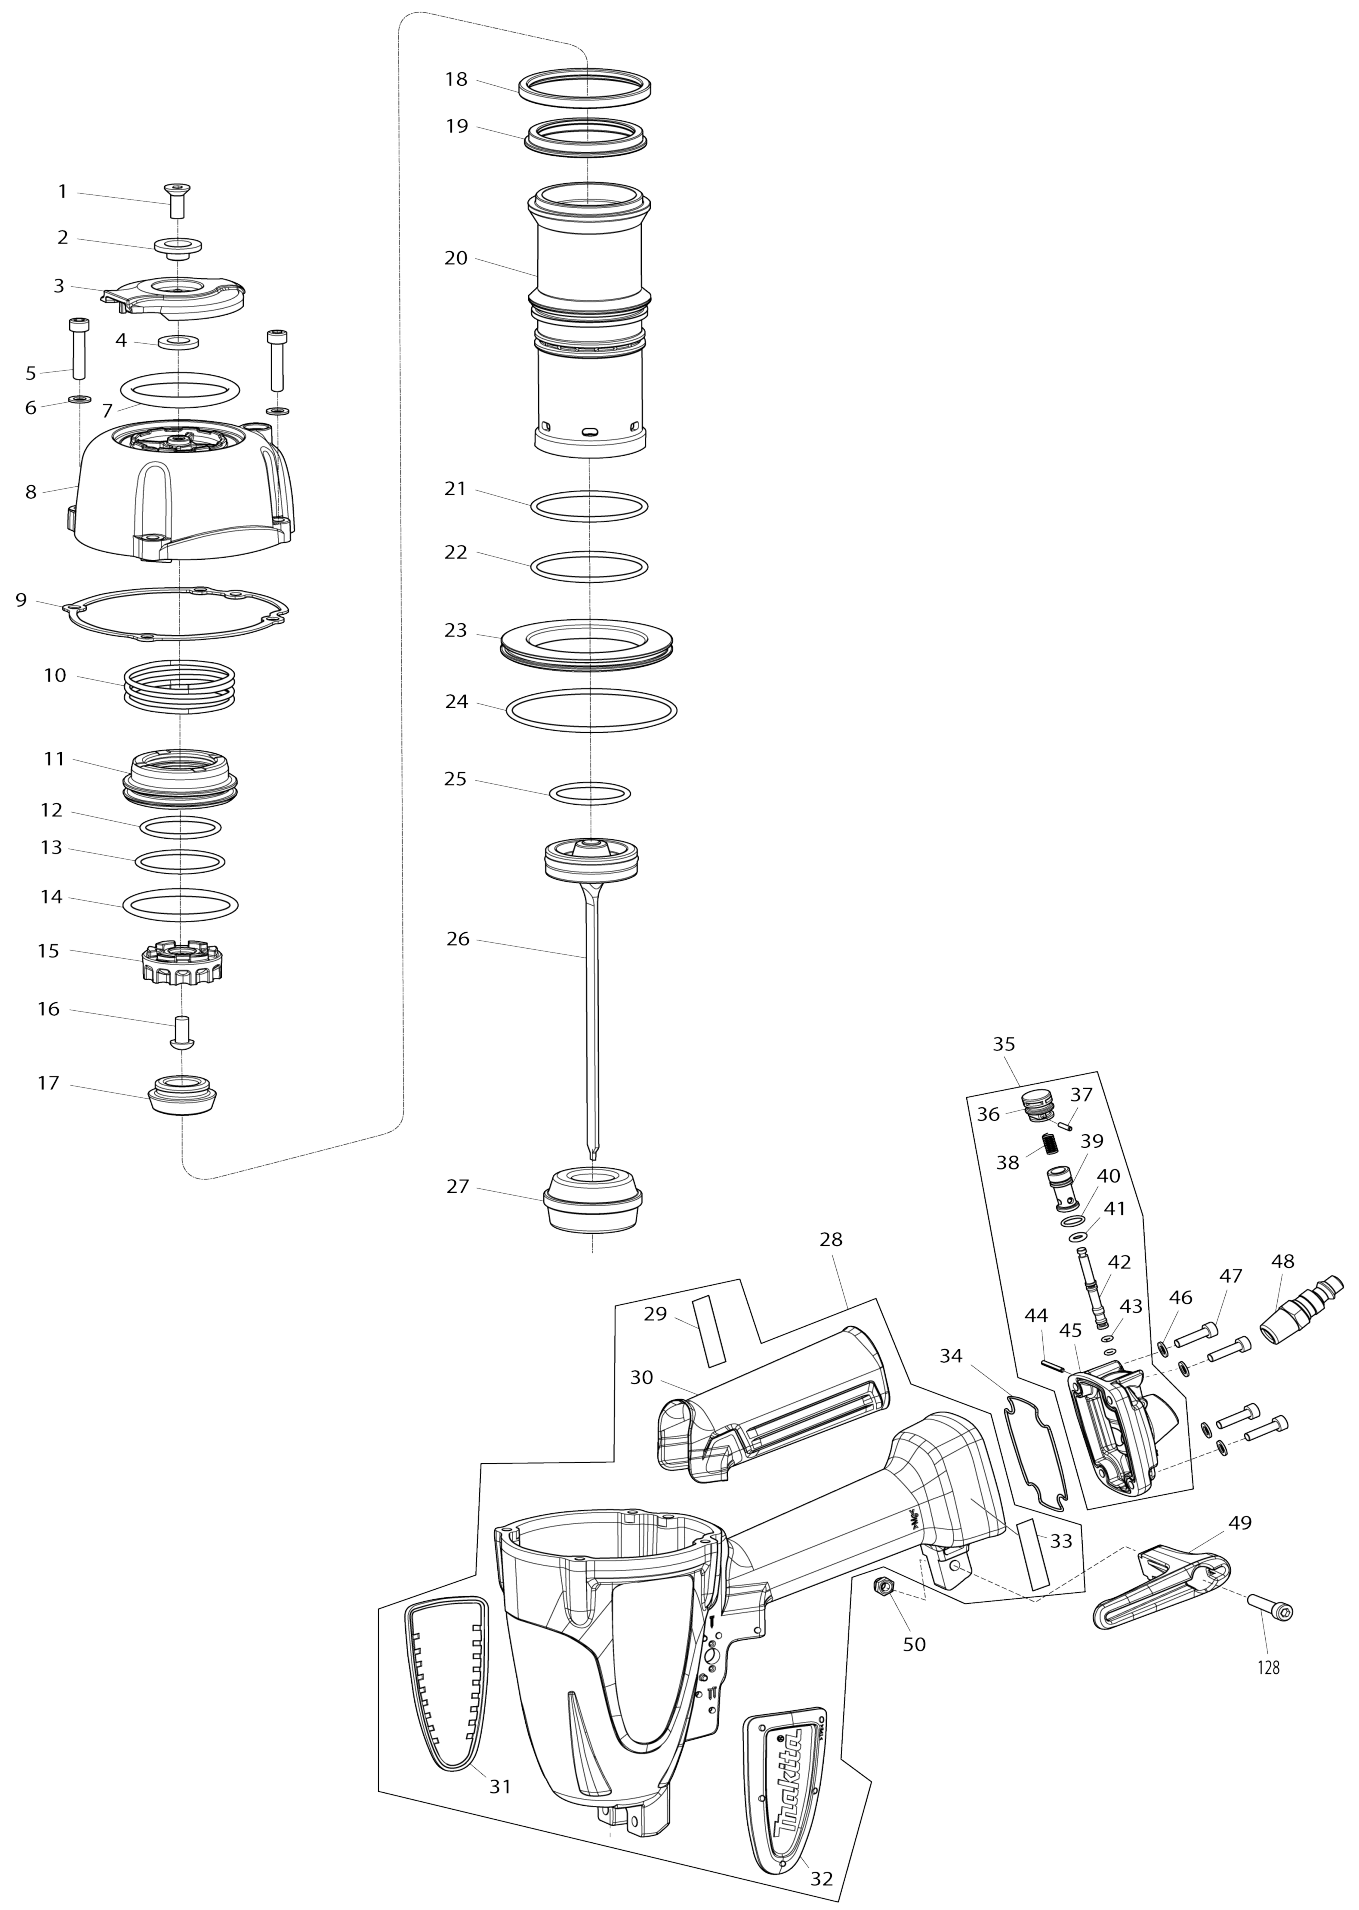

Model No.AF635 CLOUEUR PNEUMATIQUE 15GA 32 62 MM

Model No.AF635 CLOUEUR PNEUMATIQUE 15GA 32 62 MM

Model No.AF635 CLOUEUR PNEUMATIQUE 15GA 32 62 MM

Numéro d'article	N ° de pièces	Description	Interchangeabilité	Q'ty	Nouvelle / ancienne	Note 1	Note 2
001	HY00000655	HEX.SOCKETC.S.HEADSCREWM6X20		1			
002	HY00000522	SLEEVE6		1			
003	HY00000454	EXHAUSTCOVER		1			
004	HY00000627	RUBBERRING10		1			
005	HY00000075	VIS HEX M5X30		4			
006	HY00000160	FLAT WASHER 5		4			
007	HY00000523	FILTER		1			
008	HY00000450	TOPCAP		1			
009	HY00000449	TOPCAPGASKET		1			
010	HY00000456	COMPRESSIONSPRING44		1			
011	HY00000453	HEADVALVE		1			
012	HY00000409	ORING30.5		1			
013	HY00000141	O-RING 45		1			
014	HY00000020	O-RING 36		1			
015	HY00000455	HEADVALVEGUIDE		1			
016	HY00000677	HEX.SOCKETBUTTONHEADSCREW6X12		1			
017	HY00000517	REARCUSHION		1			
018	HY00000451	VALVESHEETGUIDE		1			
019	HY00000452	VALVESHEET		1			
020	HY00000601	CYLINDER		1			
021	HY00000405	ORING47		1			
022	HY00000402	ORING44		1			
023	HY00000448	CYLINDERSEPARATER		1			
024	HY00000412	ORING72		1			
025	HY00000139	O-RING 35		1			
026	HY00000550	DRIVERCOMPLETE		1			
027	HY00000457	FRONTCUSHION		1			
028	HY00000641	HOUSINGCOMPLETE		1			
028		INC. 29-33					
029	HY00000587	NAMEPLATE		1			
030	HY00000557	GRIP		1			
031	HY00000427	HOUSINGBUMPERR		1			
032	HY00000426	HOUSINGBUMPERL		1			
033	HY00000105	CAUTION LABEL		1			
034	HY00000580	SEALRING		1			
035	HY00000495	BLOWERCOMPLETE		1			
035		INC. 36-45					
036	HY00000573	DUSTERBUTTON		1			
037	HY00000046	AXE 2		1			
038	HY00000591	COMPRESSIONSPRING5		1			
039	HY00000599	VALVEGUIDE		1			
040	HY00000399	ORING8.5		1			
041	HY00000397	ORING5		1			
042	HY00000513	VALVESTEM		1			
043	HY00000037	O-RING 3		2			
044	HY00000054	AXE 2.5-18		1			