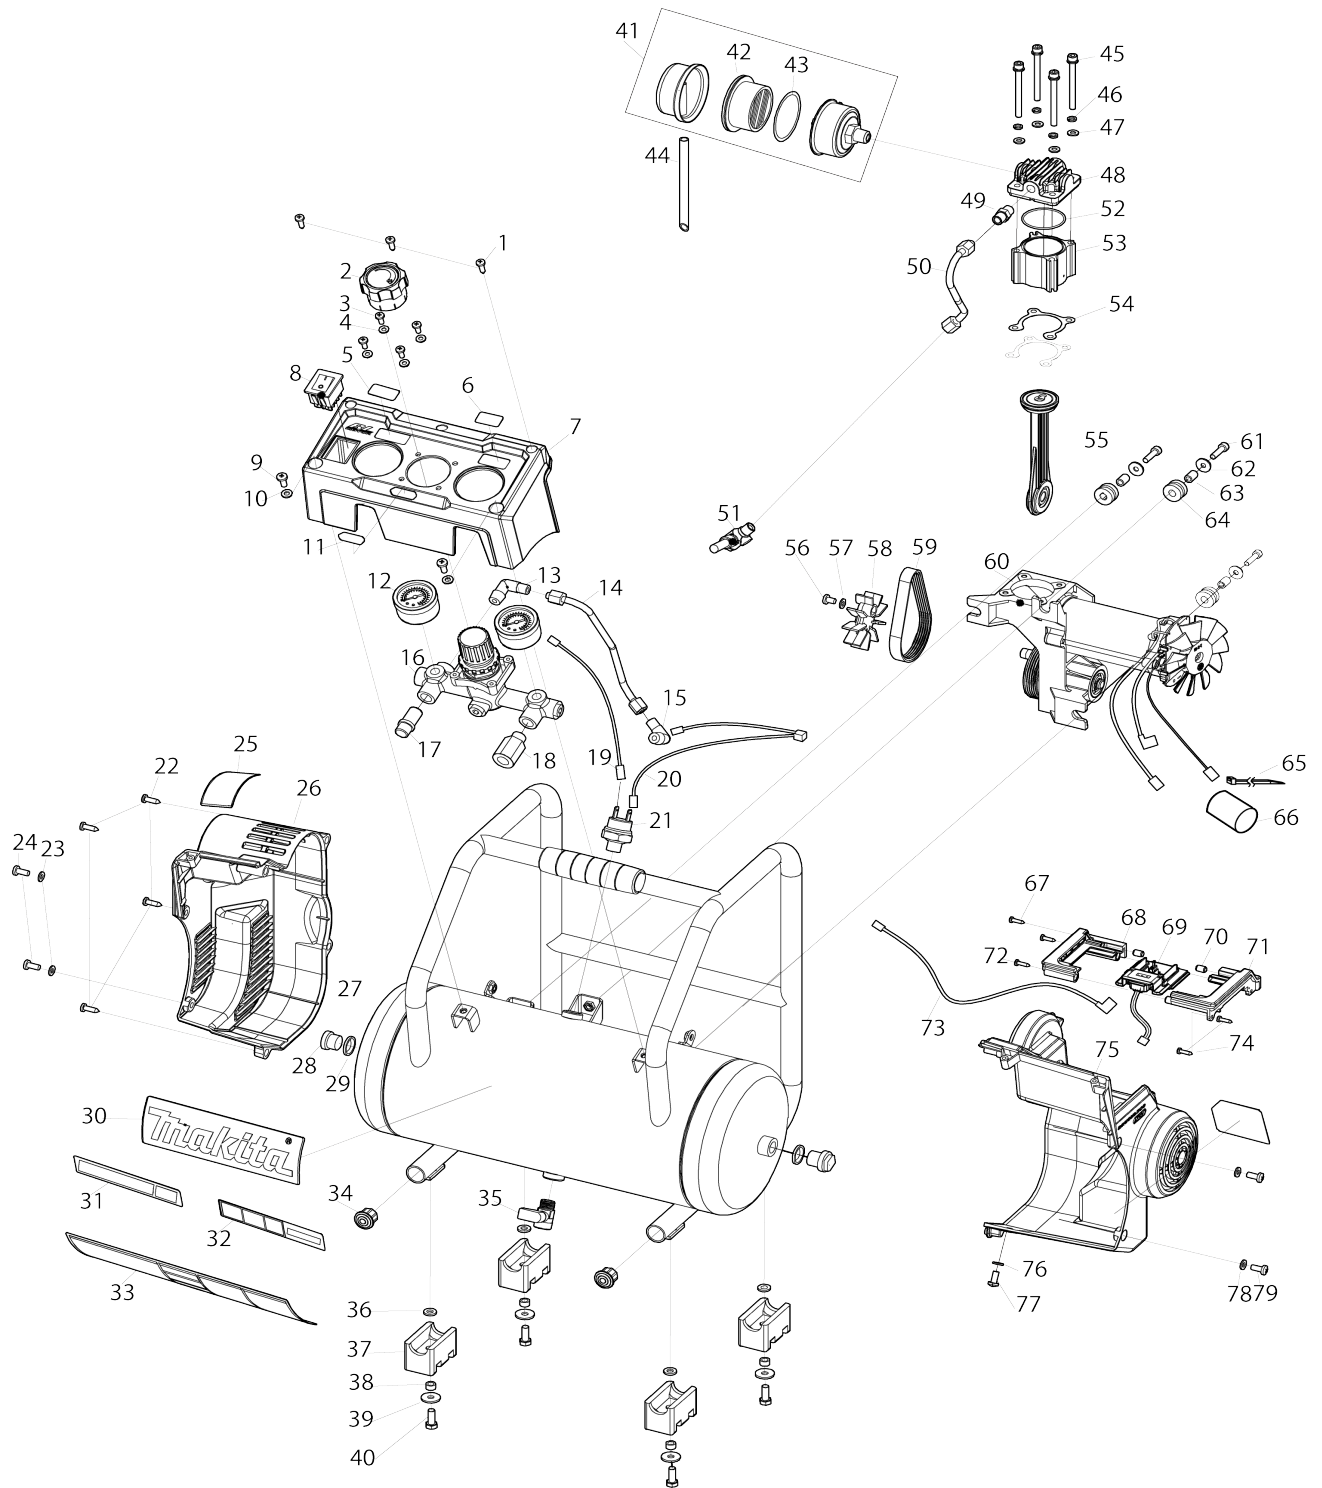

Model No.AC001G CORDLESS AIR COMPRESSOR

Model No.AC001G CORDLESS AIR COMPRESSOR

Numéro d'article	N ° de pièces	Description	Interchangeabilité	Q'ty	Nouvelle / ancienne	Note 1	Note 2
001	HY00001197	TAPPING SCREW ST4.2X16		3			
002	HY00000996	REGULATOR KNOB		1			
003	HY00001193	BIND HEAD SCREW M4X12		4			
004	HY00001201	FLAT WASHER 4		4			
005	HY00001141	TANK LABEL		1			
006	HY00001143	TOOL LABEL		1			
007	HY00001144	COVER F		1			
008	HY00001145	SWITCH		1			
009	HY00001194	BIND HEAD SCREW M5X12		2			
010	HY00001200	FLAT WASHER 5		2			
011	HY00001146	XGT LOGO LABEL		1			
012	HY00000344	MONOMETRE		2			
013	HY00001139	ELBOW 6-R1/4		1			
014	HY00001147	PIPE 6 SET (OUT)		1			
015	HY00001139	ELBOW 6-R1/4		1			
016	HY00001149	REGULATOR R1/4 COMPLETE		1			
017	HY00001150	SAFETY VALVE COMPLETE R1/4(P T1)		1			
018	HY00000338	COUPLEUR		1			
019	HY00001152	LEAD UNIT YELLOW		1			
020	HY00001153	LEAD UNIT BLACK & WHITE		1			
021	HY00001154	PRESSURE SWITCH		1	*		
021-1	HY00001253	PRESSURE SWITCH	O	1			
022	HY00001197	TAPPING SCREW ST4.2X16		4			
023	HY00001200	FLAT WASHER 5		2			
024	HY00001194	BIND HEAD SCREW M5X12		2			
025	HY00001156	CAUTION LABEL		1			
026	HY00001157	COVER L		1			
027	HY00001159	TANK ASSEMBLY		1			
028	HY00000307	BOUCHON		2	*		
028-1	HY00000307	BOUCHON	O	2			
029	HY00000308	JOINT 20		2			
030	HY00001160	MAKITA LOGO LABEL		1			
033	HY00001206	CAUTION LABEL		1			
034	HY00001161	CAP 19		2			
035	HY00000312	BOUCHON PURGEUR		1	*		
035-1	HY00000312	BOUCHON PURGEUR	O	1			
036	HY00001093	FLAT WASHER 6		4			
037	HY00001162	RUBBER FOOT		4			
038	HY00001003	SLEEVE 6		4			
039	HY00001004	FLAT WASHER 6L		4			
040	HY00001005	HEX.BOLT M6X16		4			
041	HY00001163	AIR FILTER ASSEMBLY		1			
D10		INC. 42,43					
042	HY00000970	AIR FILTER ELEMENT		1			
043	HY00001164	O-RING 50		1			
044	HY00001165	MUFFLER TUBE 8		1			
045	HY00001192	HEX SOCKET HEAD BOLT M5X60		4			