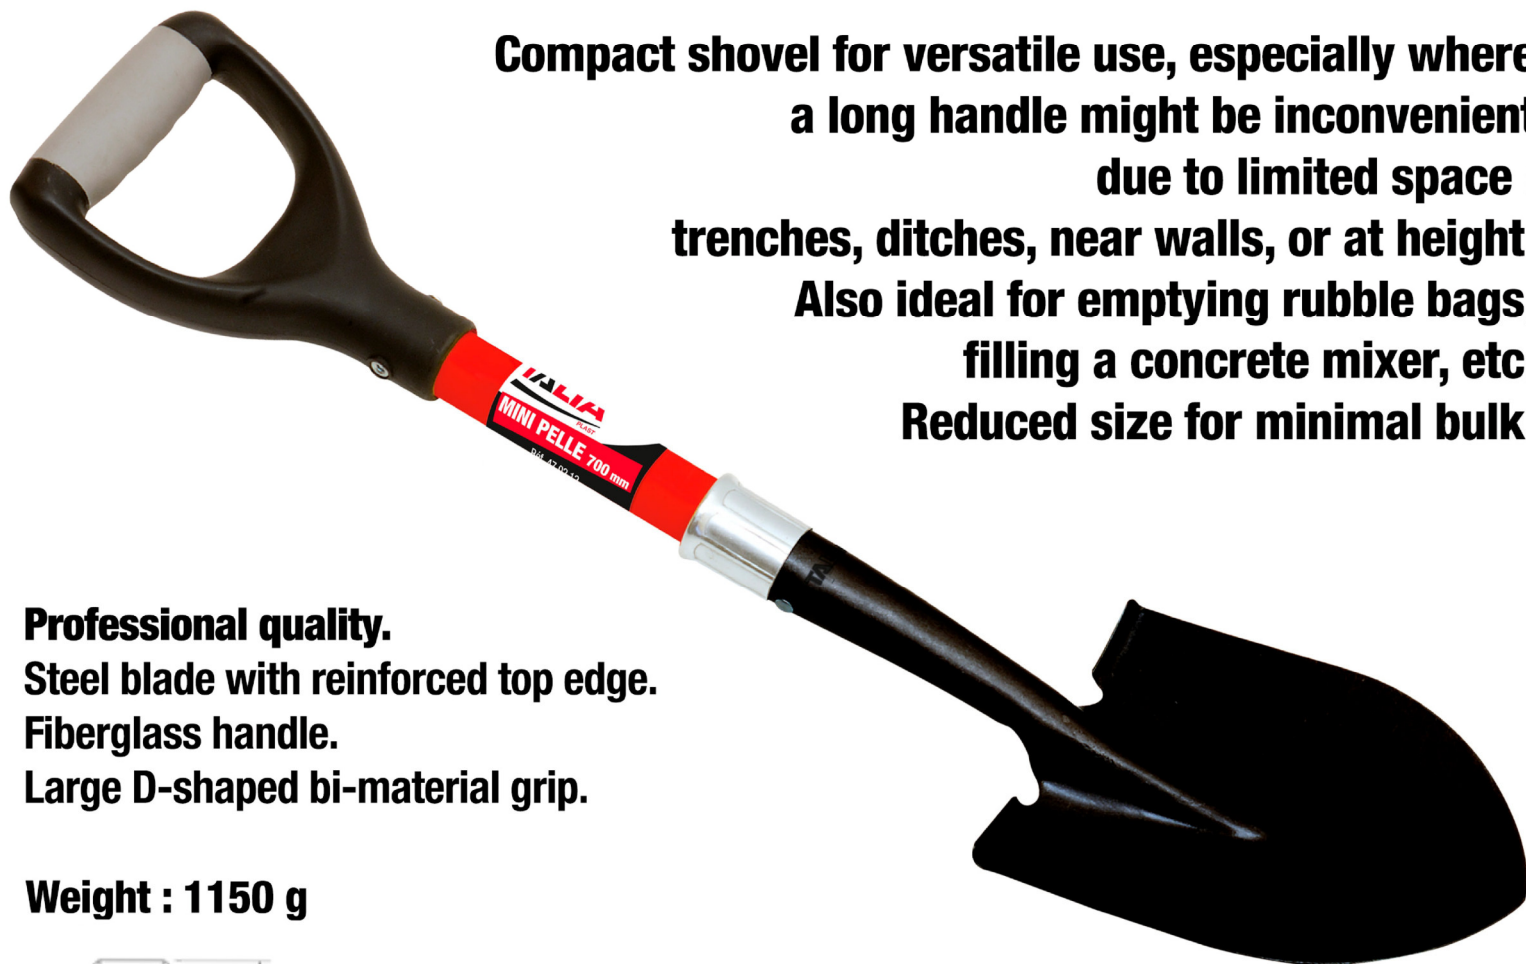

Réf.47 02 12

700mm Multi-Purpose

Mini shovel

Compact shovel for versatile use, especially where a long handle might be inconvenient due to limited space : trenches, ditches, near walls, or at height. Also ideal for emptying rubble bags, filling a concrete mixer, etc. Reduced size for minimal bulk.

Professional quality.
Steel blade with reinforced top edge.
Fiberglass handle.
Large D-shaped bi-material grip.

Weight : 1150 g

700 mm

150 mm

TALIA[®]
PLAST

SOFOP taliaplast®
3 route de la Torse - RN 171 - BP 46
FR - 44450 Montoir de Bretagne - France
Commercial France
Tél. standard : 02 51 16 60 60
e-mail : commercialfrance@taliaplast.com