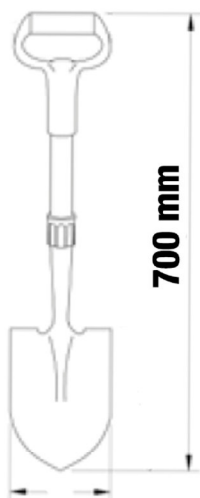

Réf.47 02 12

700mm Multi-Purpose

Mini shovel

Compact shovel for versatile use, especially where a long handle might be inconvenient due to limited space : trenches, ditches, near walls, or at height. Also ideal for emptying rubble bags, filling a concrete mixer, etc. Reduced size for minimal bulk.

Professional quality.
Steel blade with reinforced top edge.
Fiberglass handle.
Large D-shaped bi-material grip.

Weight : 1150 g

700 mm

150 mm

TALIA[®]
PLAST

SOFOP taliaplast®
3 route de la Torse - RN 171 - BP 46
FR - 44450 Montoir de Bretagne - France
Commercial France
Tél. standard : 02 51 16 60 60
e-mail : commercialfrance@taliaplast.com